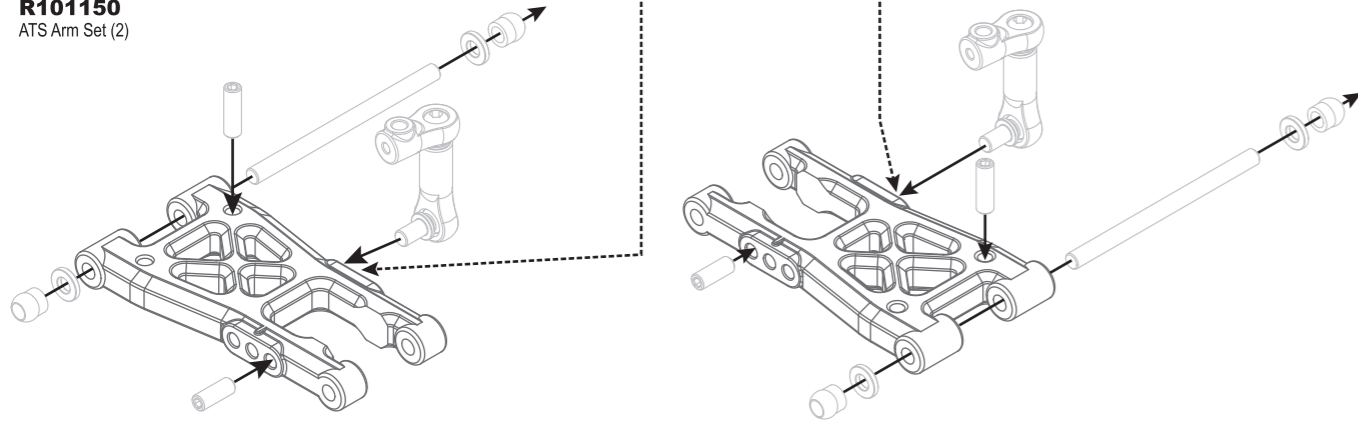

R101150
ATS Arm Set (2)

NOTICE
Use inside Hole (30.7mm)

Recommend Option parts

R112016
R11 Suspension Block #0

R112018
R11 Suspension Block #1

R112020
R11 Suspension Block #2

Use different suspension blocks to adjust rear ATS arm width.

R102043
ATS C-Hub (Alu) (2)

R104009
Bushing for Alu C-Hub (4)

R109007
Steering Block Set (2)

Recommend Option parts

R109025
D.J CVD Rear 37.5

Initial 13.8mm

R102014
3x5.5x1mm Alu Shims (4)

R112059
ATS Base Tower 5mm (2)

R10107A
Ball Joint 4.9mm open (6)

R10107B
Ball Joint 4.9mm closed (4)

R803016
Ball Head 4.9mm (4)

R103031
Turnbuckle 3x25mm (2)

R103017
4.9mm Ball End Med (4)

R102015
3x5.5x2mm Alu Shims (2)

R105205
3x10mm Flat Screw (10)