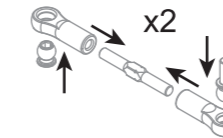

R101150
ATS Arm Set (2)

NOTICE
Use inside Hole (30.7mm)

Recommend Option parts

R112016
R11 Suspension Block #0

R112018
R11 Suspension Block #1

R112020
R11 Suspension Block #2

Use different suspension blocks to adjust rear ATS arm width.

R102043
ATS C-Hub (Alu) (2)

R104009
Bushing for Alu C-Hub (4)

R109007
Steering Block Set (2)

Recommend Option parts

R109025
D.J CVD Rear 37.5

Initial 13.8mm

R102014
3x5.5x1mm Alu Shims (4)

R112059
ATS Base Tower 5mm (2)

R10107A
Ball Joint 4.9mm open (6)

R10107B
Ball Joint 4.9mm closed (4)

R803016
Ball Head 4.9mm (4)

R103031
Turnbuckle 3x25mm (2)

R103017
4.9mm Ball End Med (4)

R102015
3x5.5x2mm Alu Shims (2)

R105205
3x10mm Flat Screw (10)