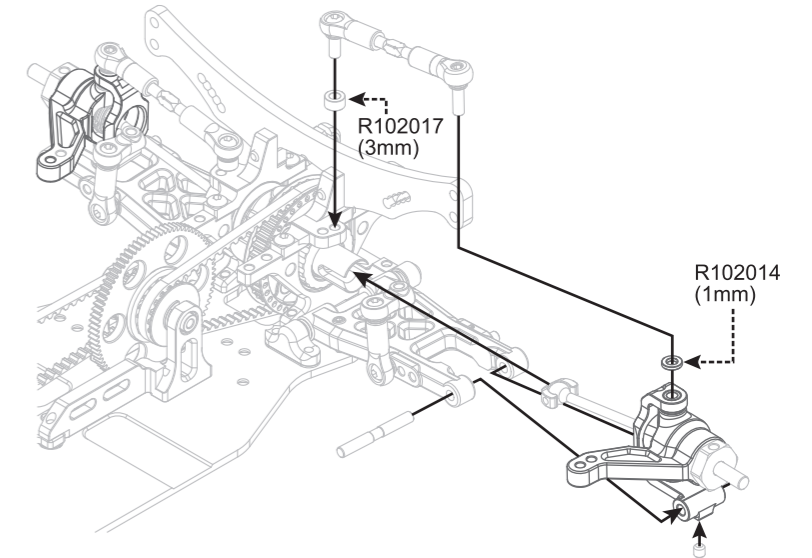

R101150
ATS Arm Set (2)

NOTICE
Use inside Hole (30.7mm)

Recommend Option parts

R112016
R11 Suspension Block #0

R112018
R11 Suspension Block #1

R112020
R11 Suspension Block #2

Use different suspension blocks to adjust rear ATS arm width.

R102043
ATS C-Hub (Alu) (2)

R104009
Bushing for Alu C-Hub (4)

R109007
Steering Block Set (2)

Recommend Option parts

R109025
D.J CVD Rear 37.5

Initial 13.8mm

R102014
3x5.5x1mm Alu Shims (4)

R112059
ATS Base Tower 5mm (2)

R10107A
Ball Joint 4.9mm open (6)

R10107B
Ball Joint 4.9mm closed (4)

R803016
Ball Head 4.9mm (4)

R103031
Turnbuckle 3x25mm (2)

R103017
4.9mm Ball End Med (4)

R102015
3x5.5x2mm Alu Shims (2)

R105205
3x10mm Flat Screw (10)