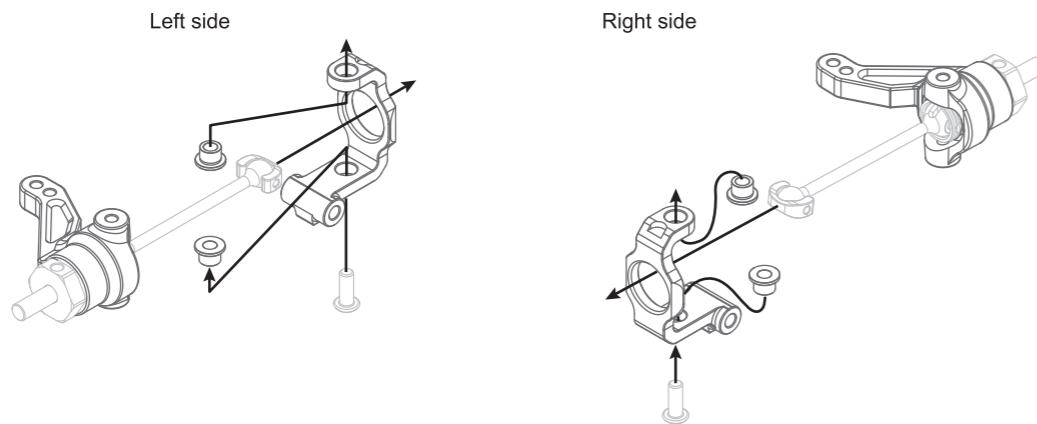

R101150
ATS Arm Set (2)

NOTICE
Use inside Hole (30.7mm)

Recommend Option parts

R112016
R11 Suspension Block #0

R112018
R11 Suspension Block #1

R112020
R11 Suspension Block #2

Use different suspension blocks to adjust rear ATS arm width.

R102043
ATS C-Hub (Alu) (2)

R104009
Bushing for Alu C-Hub (4)

R109007
Steering Block Set (2)

Recommend Option parts

R109025
D.J CVD Rear 37.5

Initial 13.8mm

R102014
3x5.5x1mm Alu Shims (4)

R112059
ATS Base Tower 5mm (2)

R10107A
Ball Joint 4.9mm open (6)

R10107B
Ball Joint 4.9mm closed (4)

R803016
Ball Head 4.9mm (4)

R103031
Turnbuckle 3x25mm (2)

R103017
4.9mm Ball End Med (4)

R102015
3x5.5x2mm Alu Shims (2)

R105205
3x10mm Flat Screw (10)