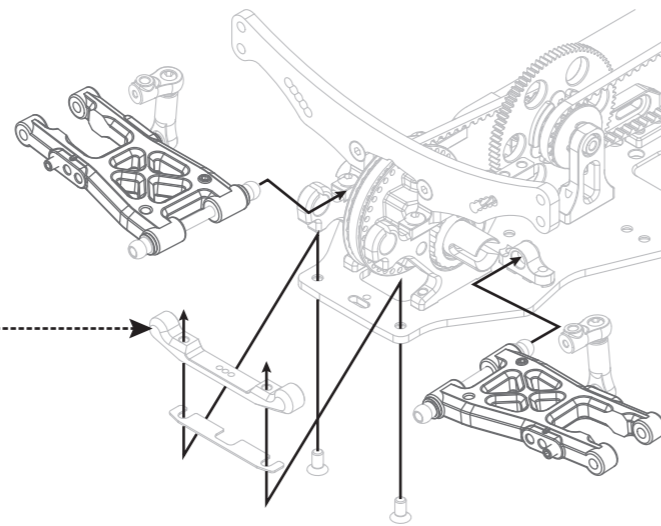

R101150
ATS Arm Set (2)

NOTICE
Use inside Hole (30.7mm)

Recommend Option parts

R112016
R11 Suspension Block #0

R112018
R11 Suspension Block #1

R112020
R11 Suspension Block #2

Use different suspension blocks to adjust rear ATS arm width.

R102043
ATS C-Hub (Alu) (2)

R104009
Bushing for Alu C-Hub (4)

R109007
Steering Block Set (2)

Recommend Option parts

R109025
D.J CVD Rear 37.5

Initial 13.8mm

R102014
3x5.5x1mm Alu Shims (4)

R112059
ATS Base Tower 5mm (2)

R10107A
Ball Joint 4.9mm open (6)

R10107B
Ball Joint 4.9mm closed (4)

R803016
Ball Head 4.9mm (4)

R103031
Turnbuckle 3x25mm (2)

R103017
4.9mm Ball End Med (4)

R102015
3x5.5x2mm Alu Shims (2)

R105205
3x10mm Flat Screw (10)