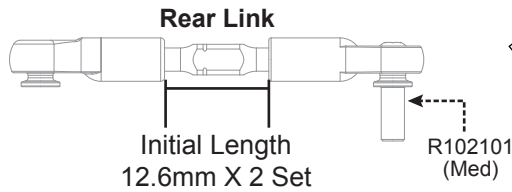

**R102043**  
ATS C-Hub (Alu) 2pcs

**R104009**  
Bushing for Alu C-Hub (4pcs)

**R109036**  
Hard Steering Block (2pcs)

Left side

Right side

**R109041**  
ATS Arm Set HARD (2)

**Option parts (Not Included)**

**R113012**  
R11 Roll Center Shims  
0.3mm (4)

R102017 (3mm)

R102014(1mm)

**R102014**  
3x5.5x1mm Alu Shims (4)

**R112059**  
ATS Base Tower 5mm (2)

**R803016**  
Ball Head 4.9mm (4)

**R103031**  
Turnbuckle 3x25mm (2)

**R102101**  
Alu 4.9mm Ball End Med(4pcs)

Rear Link

Initial Length  
12.6mm X 2 Set

R102101  
(Med)

Cut 3mm

Cut 3mm

R102015(2mm)