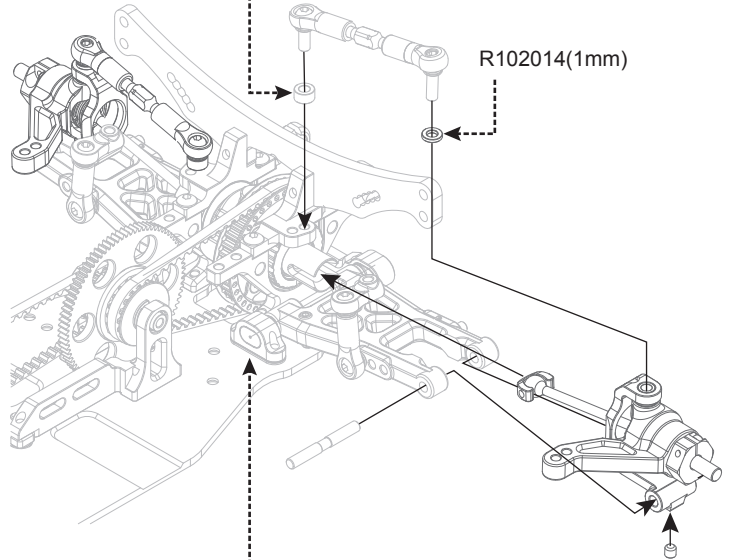

**R102043**  
ATS C-Hub (Alu) 2pcs

**R104009**  
Bushing for Alu C-Hub (4pcs)

**R109036**  
Hard Steering Block (2pcs)

Left side

Right side

**R109041**  
ATS Arm Set HARD (2)

**Option parts (Not Included)**

**R113012**  
R11 Roll Center Shims  
0.3mm (4)

R102017 (3mm)

R102014(1mm)

**R102014**  
3x5.5x1mm Alu Shims (4)

**R112059**  
ATS Base Tower 5mm (2)

**R803016**  
Ball Head 4.9mm (4)

**R103031**  
Turnbuckle 3x25mm (2)

**R102101**  
Alu 4.9mm Ball End Med(4pcs)

Rear Link

Initial Length  
12.6mm X 2 Set

R102101  
(Med)

Cut 3mm

Cut 3mm

R102015(2mm)