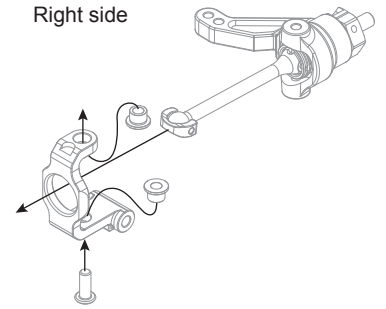

**R102043**  
ATS C-Hub (Alu) 2pcs

**R104009**  
Bushing for Alu C-Hub (4pcs)

**R109036**  
Hard Steering Block (2pcs)

Left side

Right side

**R109041**  
ATS Arm Set HARD (2)

**Option parts (Not Included)**

**R113012**  
R11 Roll Center Shims  
0.3mm (4)

R102017 (3mm)

R102014(1mm)

**R102014**  
3x5.5x1mm Alu Shims (4)

**R112059**  
ATS Base Tower 5mm (2)

**R803016**  
Ball Head 4.9mm (4)

**R103031**  
Turnbuckle 3x25mm (2)

**R102101**  
Alu 4.9mm Ball End Med(4pcs)

Rear Link

Initial Length  
12.6mm X 2 Set

R102101  
(Med)

Cut 3mm

Cut 3mm

R102015(2mm)