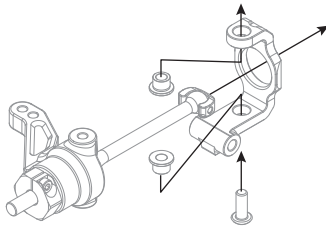

**R102043**  
ATS C-Hub (Alu) 2pcs

**R104009**  
Bushing for Alu C-Hub (4pcs)

**R109036**  
Hard Steering Block (2pcs)

Left side

Right side

**R109041**  
ATS Arm Set HARD (2)

**Option parts (Not Included)**

**R113012**  
R11 Roll Center Shims  
0.3mm (4)

R102017 (3mm)

R102014(1mm)

**R102014**  
3x5.5x1mm Alu Shims (4)

**R112059**  
ATS Base Tower 5mm (2)

**R803016**  
Ball Head 4.9mm (4)

**R103031**  
Turnbuckle 3x25mm (2)

**R102101**  
Alu 4.9mm Ball End Med(4pcs)

Rear Link

Initial Length  
12.6mm X 2 Set

R102101  
(Med)

Cut 3mm

Cut 3mm

R102015(2mm)