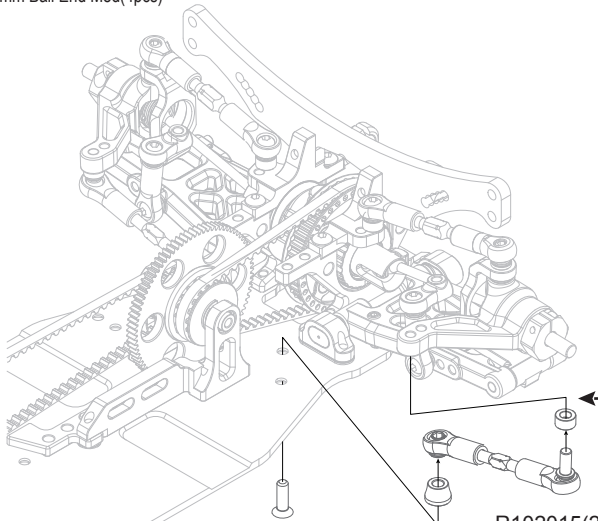

**R102043**  
ATS C-Hub (Alu) 2pcs

**R104009**  
Bushing for Alu C-Hub (4pcs)

**R109036**  
Hard Steering Block (2pcs)

Left side

Right side

**R109041**  
ATS Arm Set HARD (2)

**Option parts (Not Included)**

**R113012**  
R11 Roll Center Shims  
0.3mm (4)

R102017 (3mm)

R102014(1mm)

**R102014**  
3x5.5x1mm Alu Shims (4)

**R112059**  
ATS Base Tower 5mm (2)

**R803016**  
Ball Head 4.9mm (4)

**R103031**  
Turnbuckle 3x25mm (2)

**R102101**  
Alu 4.9mm Ball End Med(4pcs)

Rear Link

Initial Length  
12.6mm X 2 Set

R102101  
(Med)

Cut 3mm

Cut 3mm

R102015(2mm)