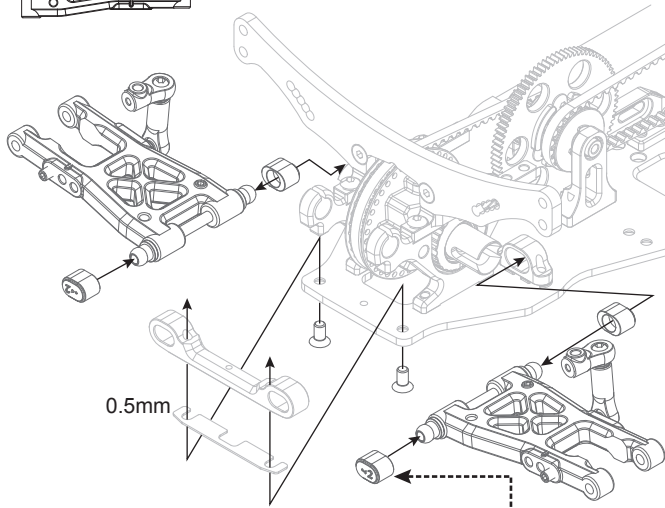

**R102043**  
ATS C-Hub (Alu) 2pcs

**R104009**  
Bushing for Alu C-Hub (4pcs)

**R109036**  
Hard Steering Block (2pcs)

Left side

Right side

**R109041**  
ATS Arm Set HARD (2)

**Option parts (Not Included)**

**R113012**  
R11 Roll Center Shims  
0.3mm (4)

R102017 (3mm)

R102014(1mm)

**R102014**  
3x5.5x1mm Alu Shims (4)

**R112059**  
ATS Base Tower 5mm (2)

**R803016**  
Ball Head 4.9mm (4)

**R103031**  
Turnbuckle 3x25mm (2)

**R102101**  
Alu 4.9mm Ball End Med(4pcs)

Rear Link

Initial Length  
12.6mm X 2 Set

R102101  
(Med)

Cut 3mm

Cut 3mm

R102015(2mm)